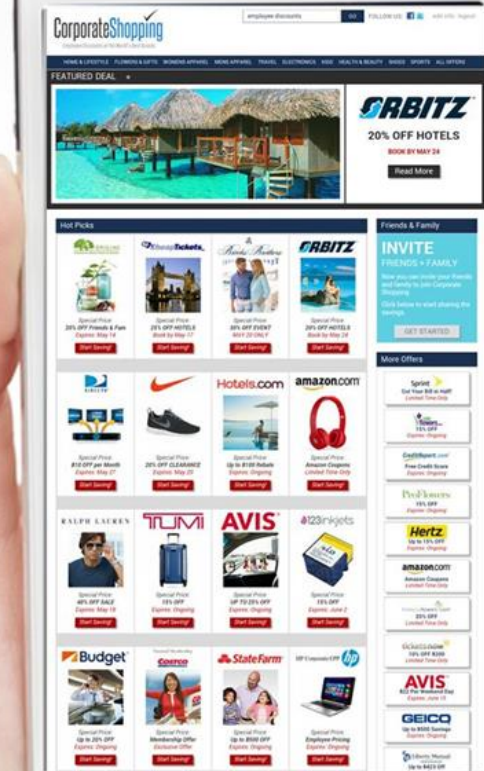

Hertz®

PRIVATE EMPLOYEE DISCOUNTS

Simply log in from your computer,
tablet or smartphone.

Hertz®

HERTZ:

Enjoy UP TO 15% OFF base rates at Hertz. Enter **CDP #: 1742729** when booking reservation.

Click on the link below for instant access.