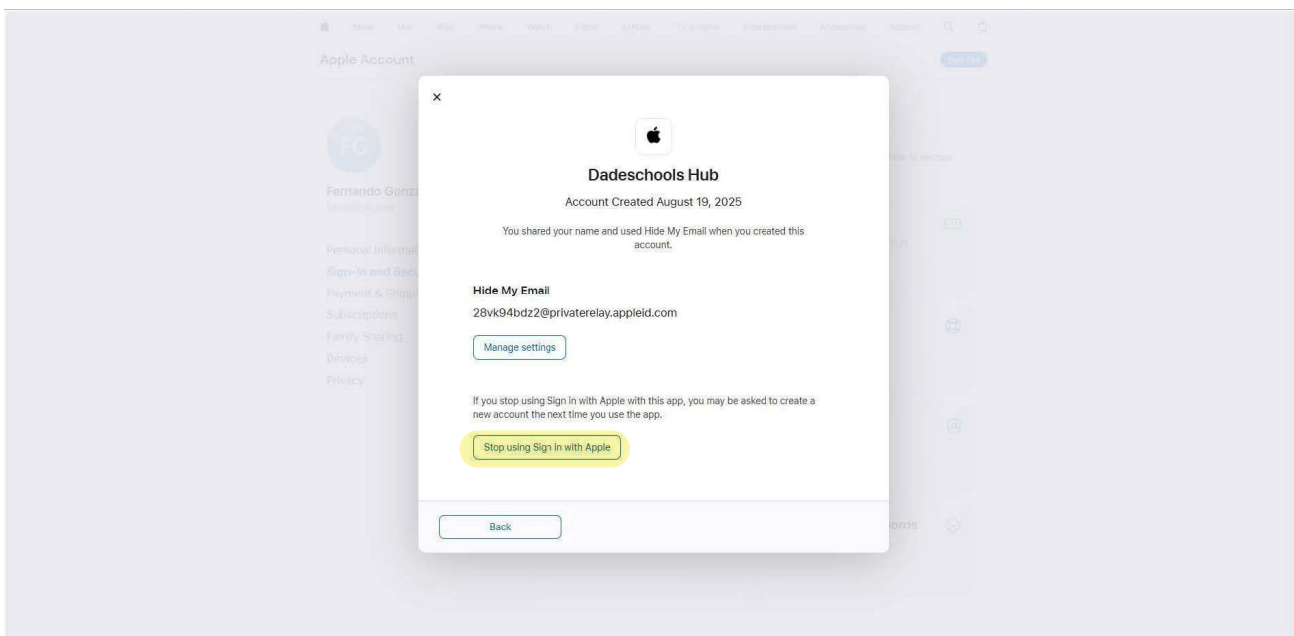

1. Sign into <https://appleid.apple.com/>

2. Select "Sign in with Apple"

3. Select Dadeschools Hub

5. Select Stop using Sign in With Apple

6. Select Stop using

Once you have completed the above steps please go through the registration process again.