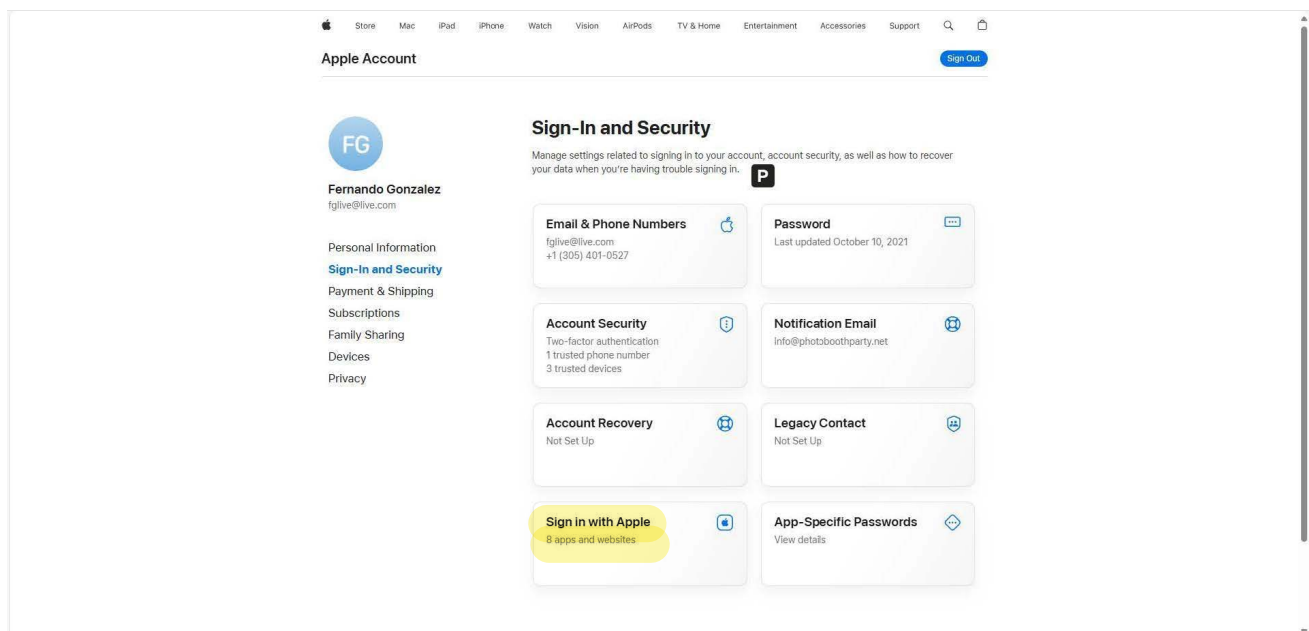

1. Sign into <https://appleid.apple.com/>

2. Select "Sign in with Apple"

3. Select Dadeschools Hub

5. Select Stop using Sign in With Apple

6. Select Stop using

Once you have completed the above steps please go through the registration process again.