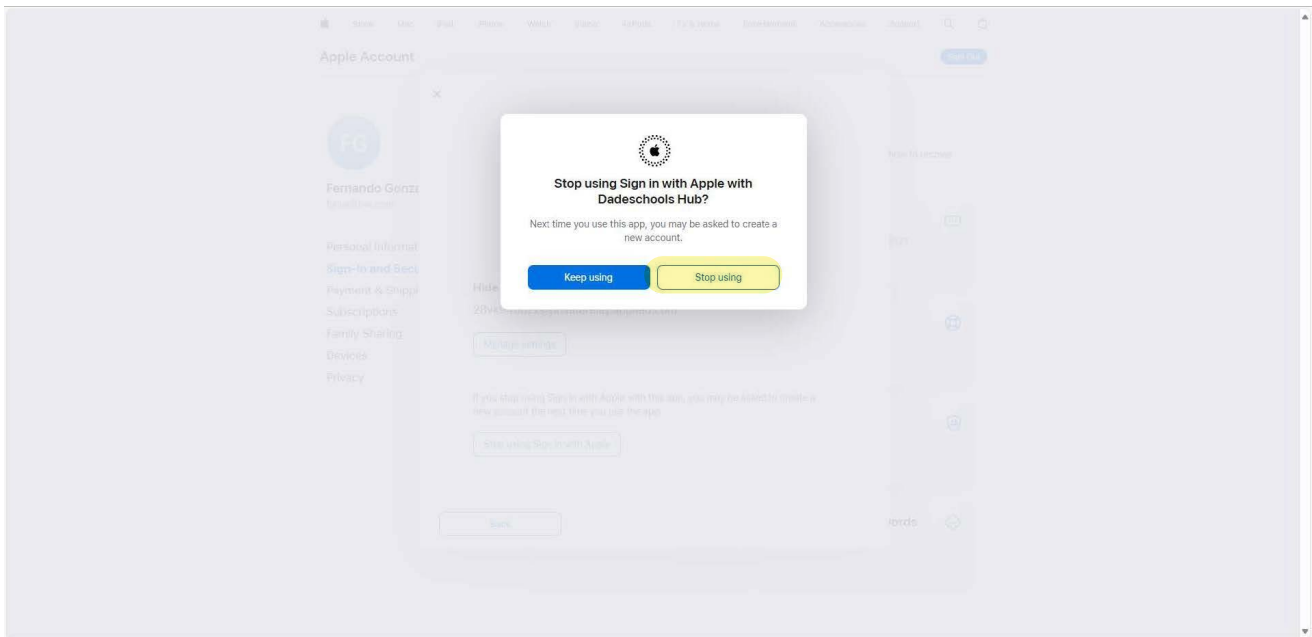

1. Sign into <https://appleid.apple.com/>

2. Select "Sign in with Apple"

3. Select Dadeschools Hub

5. Select Stop using Sign in With Apple

6. Select Stop using

Once you have completed the above steps please go through the registration process again.