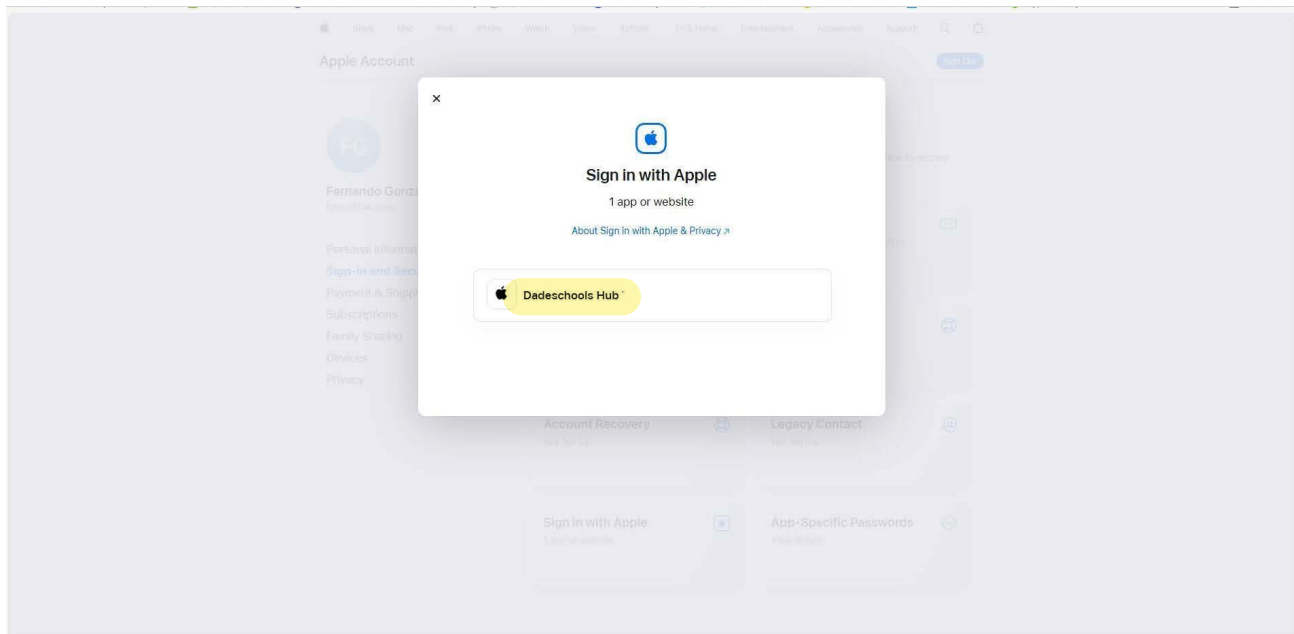

1. Sign into <https://appleid.apple.com/>

2. Select "Sign in with Apple"

3. Select Dadeschools Hub

5. Select Stop using Sign in With Apple

6. Select Stop using

Once you have completed the above steps please go through the registration process again.