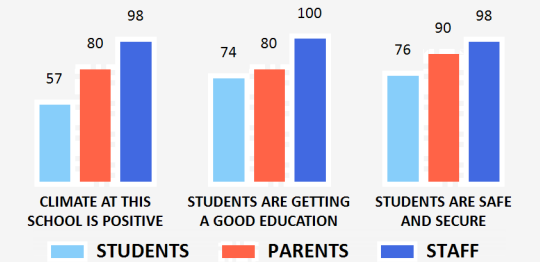

Miami-Dade County Public Schools

3001 WEST LAKES PREPARATORY ACADEMY
8435 W 36TH AVE, HIALEAH, FL, 33018

2024-2025

Region: North
School Phone Number: 3058273025

ENROLLMENT OCTOBER 2024

October 2024 Student Enrollment by Grade and Ethnicity

GRADE	White		Black Non-Hispanic		Hispanic		Other		TOTAL
	Number	Percent	Number	Percent	Number	Percent	Number	Percent	
PK	0	.%	1	2.9%	30	88.2%	.	.%	34
KG	0	.%	2	3.5%	53	93%	.	.%	57
01	2	3.1%	5	7.7%	56	86.2%	.	.%	65
02	2	3.1%	3	4.6%	58	89.2%	.	.%	65
03	5	8.1%	6	9.7%	47	75.8%	.	.%	62
04	0	.%	4	6.3%	60	93.8%	.	.%	64
05	2	3.1%	3	4.7%	56	87.5%	.	.%	64
06	3	4.4%	4	5.9%	60	88.2%	.	.%	68
07	1	1.6%	4	6.3%	57	90.5%	.	.%	63
08	2	3.8%	2	3.8%	47	90.4%	.	.%	52
TOTAL	17	2.9%	34	5.7%	524	88.2%	.	.%	594

October 2024 Exceptional Student Program Information

Program	Number with Exceptionality
Special Education	65
Gifted	31
TOTAL	96

October 2024 Least Restrictive Environment

81 %

ACADEMIC PERFORMANCE

School Grade

2023-2024	2024-2025
A	A

Measures of School Grade

		2023-2024	2024-2025	Change
ELA	Achievement	70	64	↓
	LG All	75	65	↓
	LG Low 25%	70	65	↓
	Gr. 3 Achievem.	67	61	↓
Math	Achievement	76	70	↓
	LG All	72	58	↓
	LG Low 25%	77	56	↓
Science Achievement		65	66	↑
Social Studies Achievement		88	86	↓
Middle School Acceleration		75	84	↑

October 2024 English Language Learners

Number	Percent
205	34.5%

SCHOOL CULTURE 2024-2025

Percentage Agreeing with Each Statement