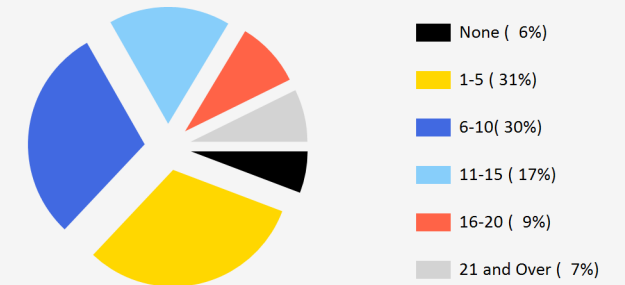

Student Days Absent

Average Daily Attendance (180 Days Total)

Instructional Staff	Students
94.49%	94.39%

TEACHER AND ADMINISTRATOR CHARACTERISTICS

October 2024 Staff Type by Ethnicity

	White		Black Non-Hispanic		Hispanic		TOTAL
	Number	Percent	Number	Percent	Number	Percent	
Administrators		%	1	50%	1	50%	2
Instructional Staff	4	10%	7	18%	27	68%	40
Instructional Support		%	1	10%	9	90%	10
Non-Instructional Support	1	20%	1	20%	2	40%	5

Note: Total includes staff that belong to "Other" ethnicities.

October 2024 Instructional Staff Level of Education

Level of Education	Number	Percent	Total
Bachelor Degree	27	68%	40
Master's Degree	11	28%	
Specialist		%	
Doctoral Degree		%	

TRANSPORTATION

- None: All parents must drop off/pick up their students

- 06:45 AM

- 07:45 AM

- After School Care 01:50 PM-06:00 PM

- Before School Care 06:45 AM-07:45 AM