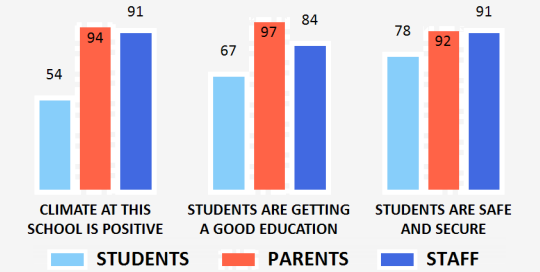

Miami-Dade County Public Schools

7049 WESTLAND HIALEAH SENIOR HIGH SCHOOL
4000 W 18TH AVE, HIALEAH, FL, 33012

2024-2025

Region: North
School Phone Number: 3058183000

ENROLLMENT OCTOBER 2024

October 2024 Student Enrollment by Grade and Ethnicity

GRADE	White		Black Non-Hispanic		Hispanic		Other		TOTAL
	Number	Percent	Number	Percent	Number	Percent	Number	Percent	
09	5	1.3 %	7	1.9 %	361	96.5%	.	. %	374
10	4	1.3 %	5	1.6 %	306	97.1%	.	. %	315
11	3	1.2 %	3	1.2 %	250	97.7%	.	. %	256
12	1	0.4 %	6	2.4 %	239	97.2%	.	. %	246
TOTAL	13	1.1 %	21	1.8 %	1156	97.1%	.	. %	1191

October 2024 Exceptional Student Program Information

Program	Number with Exceptionality
Exceptional Students	151
Gifted	53
TOTAL	204

October 2024 Least Restrictive Environment

56 %

October 2024 English Language Learners

Number	Percent
474	39.8 %

ACADEMIC PERFORMANCE

School Grade

2023-2024

2024-2025

B

A

Measures of School Grade

		2023-2024	2024-2025	Change
ELA	Achievement	48	42	↓
	LG All	56	52	↓
	LG Low 25%	56	57	↑
Math	Achievement	60	61	↑
	LG All	58	61	↑
	LG Low 25%	56	72	↑
Science Achievement		64	74	↑
Social Studies Achievement		58	64	↑
College/Career Acceleration		53	76	↑
Graduation Rate		87.6	90.9	↑

Student Advanced Placement Result 2024-2025

Unduplicated AP Enrollment	Number of Test Takers	Number of AP Exams	Percent of 3-5 Scores
311	280	400	60.5%

SCHOOL CULTURE 2024-2025

Percentage Agreeing with Each Statement

Student Days Absent