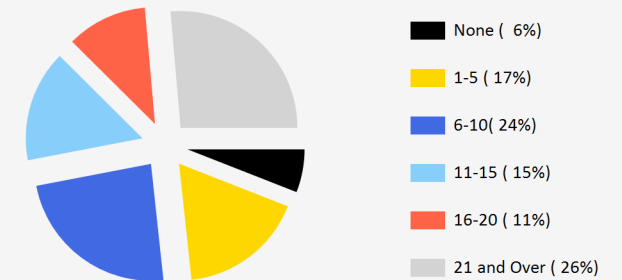

Average Daily Attendance (180 Days Total)

Instructional Staff	Students
93.03 %	89.87 %

TEACHER AND ADMINISTRATOR CHARACTERISTICS

October 2024 Staff Type by Ethnicity

	White		Black Non-Hispanic		Hispanic		TOTAL
	Number	Percent	Number	Percent	Number	Percent	
Administrators		%		%	3	100%	3
Instructional Staff	5	9 %	4	7 %	44	81 %	54
Instructional Support	2	17 %	1	8 %	9	75 %	12
Non-Instructional Support	1	10 %		%	9	90 %	10

Note: Total includes staff that belong to "Other" ethnicities.

October 2024 Instructional Staff Level of Education

Level of Education	Number	Percent	Total
Bachelor Degree	28	52 %	54
Master's Degree	19	35 %	
Specialist	2	4 %	
Doctoral Degree	2	4 %	

TRANSPORTATION

- Standard Boundary: There is bus service for all students living inside the attendance boundary and live further than 2 miles from schools.
- None: All parents must drop off/pick up their students