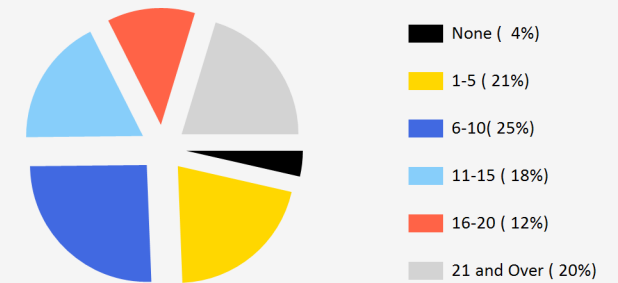

Student Advanced Placement Result 2024-2025

Unduplicated AP Enrollment	Number of Test Takers	Number of AP Exams	Percent of 3-5 Scores
527	352	436	68.3%

SCHOOL CULTURE 2024-2025

Percentage Agreeing with Each Statement

Student Days Absent

Average Daily Attendance (180 Days Total)

Instructional Staff	Students
92.79%	92.24%

TEACHER AND ADMINISTRATOR CHARACTERISTICS

October 2024 Staff Type by Ethnicity

	White		Black Non-Hispanic		Hispanic		TOTAL
	Number	Percent	Number	Percent	Number	Percent	
Administrators	1	20%		%	4	80%	5
Instructional Staff	21	17%	9	7%	93	76%	123
Instructional Support	7	35%	2	10%	11	55%	20
Non-Instructional Support	2	13%		%	14	88%	16