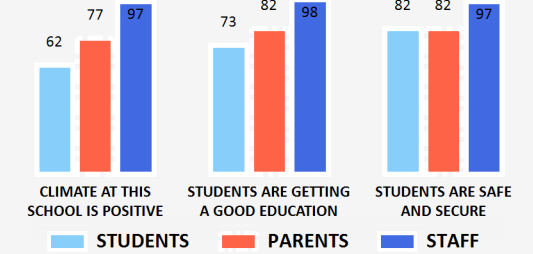

Miami-Dade County Public Schools

7191 HIALEAH GARDENS SENIOR HIGH SCHOOL
11700 HIALEAH GARDENS BLVD, HIALEAH GARDENS, FL, 33018

2024-2025

Region: North
School Phone Number: 3056985000

ENROLLMENT OCTOBER 2024

October 2024 Student Enrollment by Grade and Ethnicity

GRADE	White		Black Non-Hispanic		Hispanic		Other		TOTAL
	Number	Percent	Number	Percent	Number	Percent	Number	Percent	
PK	0	.%	0	.%	13	100%	.	.%	13
09	6	0.8%	7	1%	691	97.7%	.	.%	707
10	6	0.7%	7	0.9%	787	98%	1	0.1%	803
11	6	0.7%	5	0.6%	814	98.3%	.	.%	828
12	8	1.2%	1	0.1%	659	98.2%	.	.%	671
TOTAL	26	0.9%	20	0.7%	2964	98.1%	1	0%	3022

October 2024 Exceptional Student Program Information

Program	Number with Exceptionality
Exceptional Students	227
Gifted	417
TOTAL	644

October 2024 Least Restrictive Environment

90 %

October 2024 English Language Learners

Number	Percent
561	18.6%

ACADEMIC PERFORMANCE

School Grade

2023-2024

2024-2025

B

A

Measures of School Grade

		2023-2024	2024-2025	Change
ELA	Achievement	60	67	↑
	LG All	51	61	↑
	LG Low 25%	50	64	↑
Math	Achievement	43	54	↑
	LG All	44	58	↑
	LG Low 25%	52	61	↑
Science Achievement		58	73	↑
Social Studies Achievement		74	74	→
College/Career Acceleration		82	93	↑
Graduation Rate		97.5	98	↑

Student Advanced Placement Result 2024-2025

Unduplicated AP Enrollment	Number of Test Takers	Number of AP Exams	Percent of 3-5 Scores
527	352	436	68.3%

SCHOOL CULTURE 2024-2025

Percentage Agreeing with Each Statement