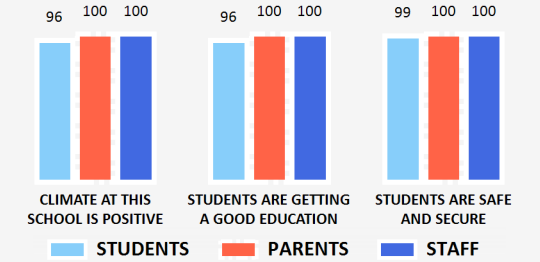

Miami-Dade County Public Schools

7551 SCHOOL FOR ADVANCED STUDIES HOMESTEAD
500 COLLEGE TER, HOMESTEAD, FL, 33030

2024-2025

Region: South
School Phone Number: 3052375062

ENROLLMENT OCTOBER 2024

October 2024 Student Enrollment by Grade and Ethnicity

GRADE	White		Black Non-Hispanic		Hispanic		Other		TOTAL
	Number	Percent	Number	Percent	Number	Percent	Number	Percent	
11	3	4 %	14	18.7%	51	68 %	1	1.3 %	75
12	7	12.7%	4	7.3 %	43	78.2%	1	1.8 %	55
TOTAL	10	7.7 %	18	13.8%	94	72.3%	2	1.5 %	130

October 2024 Exceptional Student Program Information

Program	Number with Exceptionality
Exceptional Students	5
Gifted	55
TOTAL	60

October 2024 Least Restrictive Environment

100 %

October 2024 English Language Learners

Number	Percent
.	. %

ACADEMIC PERFORMANCE

School Grade

2023-2024	2024-2025
A	A

Measures of School Grade

		2023-2024	2024-2025	Change
ELA	Achievement			An error
	LG All			An error
	LG Low 25%			An error
Math	Achievement			An error
	LG All			An error
	LG Low 25%			An error
Science Achievement				An error
Social Studies Achievement			100	An error
College/Career Acceleration		100	100	→
Graduation Rate		100	100	→

Student Advanced Placement Result 2024-2025

Unduplicated AP Enrollment	Number of Test Takers	Number of AP Exams	Percent of 3-5 Scores
130	127	336	92.9%

SCHOOL CULTURE 2024-2025

Percentage Agreeing with Each Statement

Student Days Absent