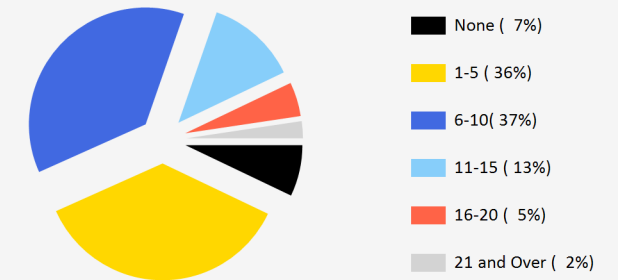

Average Daily Attendance (180 Days Total)

Instructional Staff	Students
94.94 %	96.19 %

TEACHER AND ADMINISTRATOR CHARACTERISTICS

October 2024 Staff Type by Ethnicity

	White		Black Non-Hispanic		Hispanic		TOTAL
	Number	Percent	Number	Percent	Number	Percent	
Administrators		%		%		%	
Instructional Staff	2	40 %		%	3	60 %	5
Instructional Support		%		%		%	
Non-Instructional Support		%		%		%	

Note: Total includes staff that belong to "Other" ethnicities.

October 2024 Instructional Staff Level of Education

Level of Education	Number	Percent	Total
Bachelor Degree	4	80 %	5
Master's Degree	1	20 %	
Specialist		%	
Doctoral Degree		%	

TRANSPORTATION